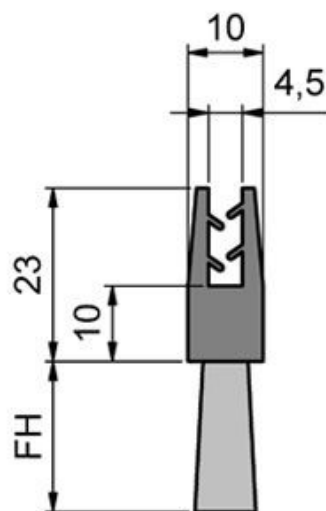

Think Mink![®]**Data sheet - FBL1330-K34**

For sheet metal thickness 2 - 3 mm

All dimensions in mm

Body material:	Thermoplastic rubber (TPE/TPV)
Body colour:	black
Bristle material:	Polyamide 6 (PA6)
Bristle colour:	black / smooth
Bristle diameter:	0,50
Bristle length (FH):	70
Body length:	25.000 mm